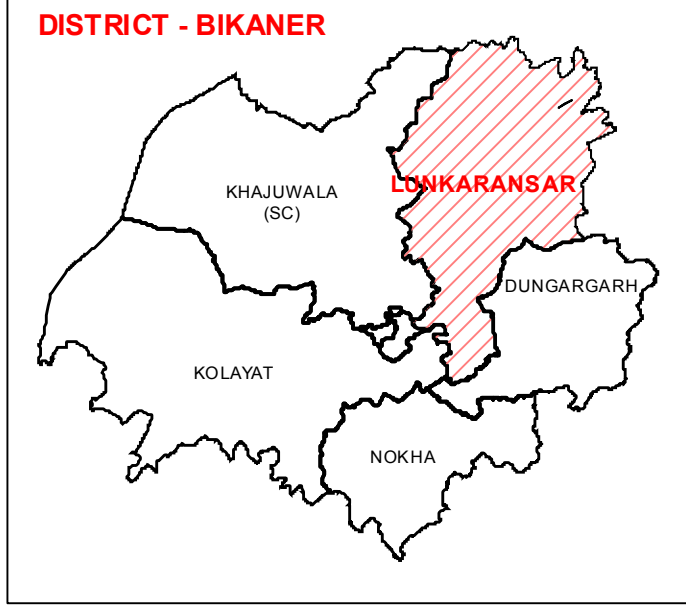

ASSEMBLY CONSTITUENCY - LUNKARANSAR-16

DISTRICT - BIKANER

Legend

- T Tehsil Headquarter
- R ILR Headquarter
- P Patwar Circle Headquarter
- Tehsil Name Tehsil Boundary
- ILR Circle Name ILR Circle Boundary
- Patwar Circle Patwar Circle Boundary
- Village Name Village Boundary