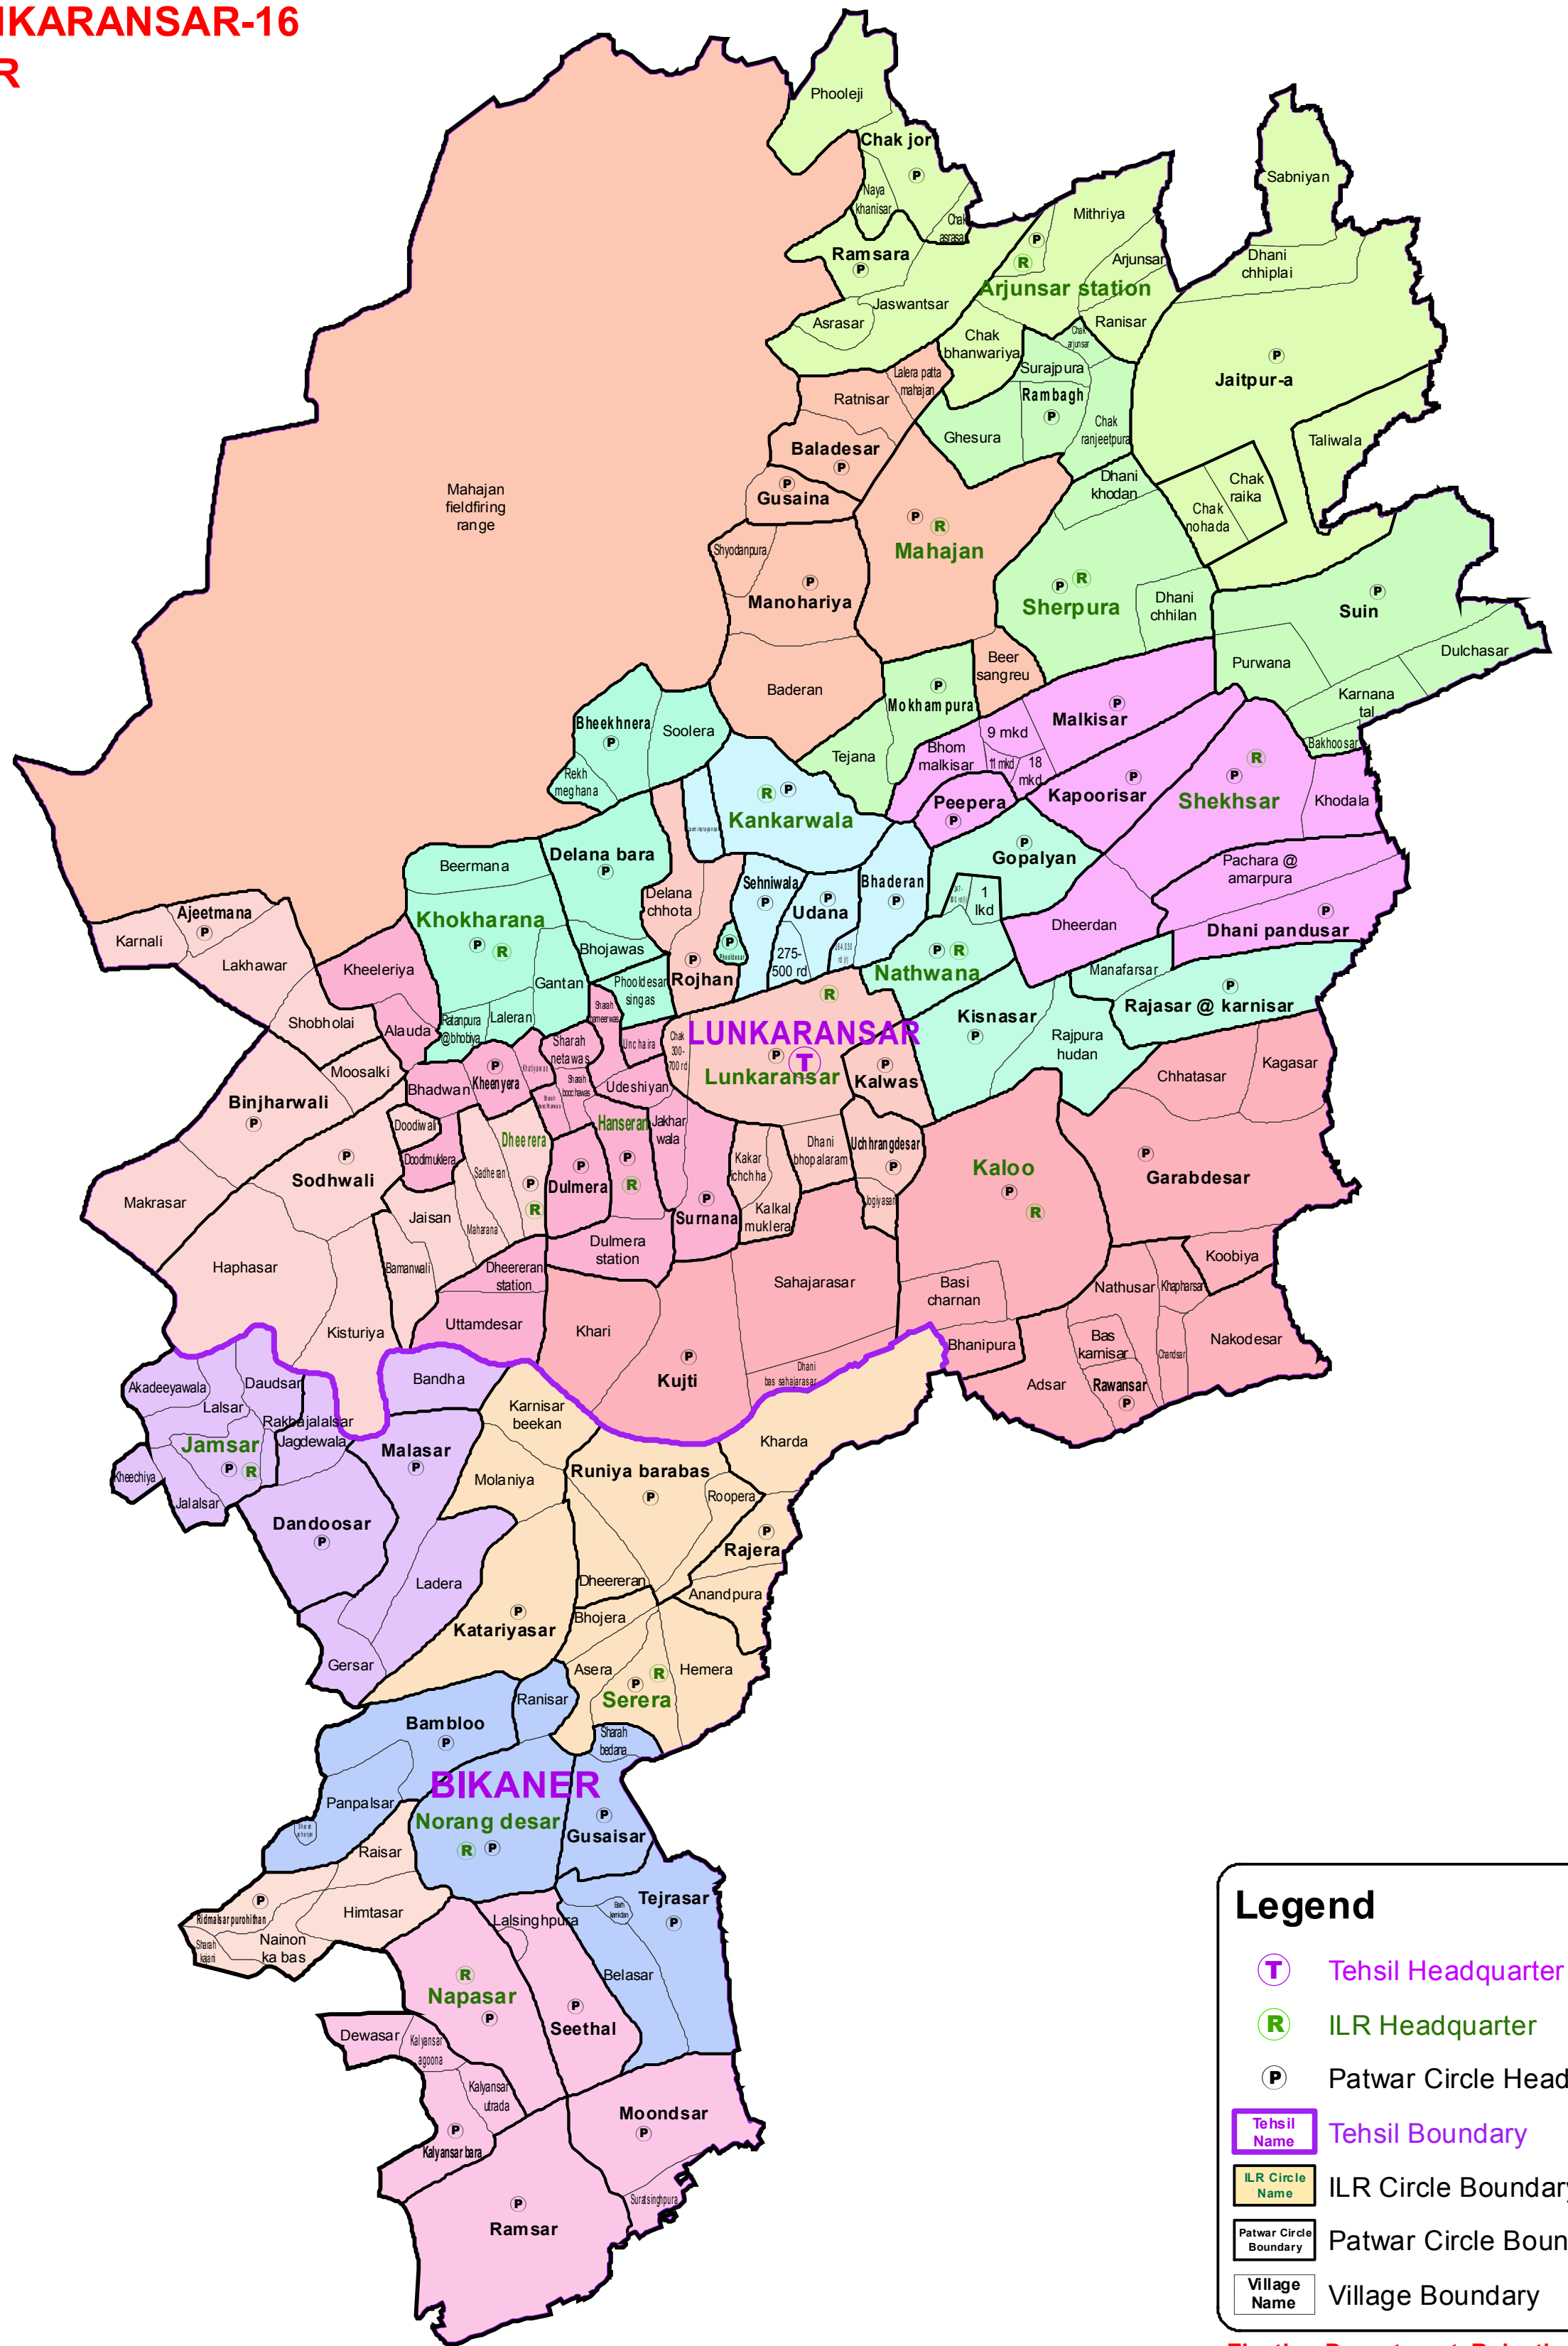

ASSEMBLY CONSTITUENCY - LUNKARANSAR-16

DISTRICT - BIKANER

Legend

- T Tehsil Headquarter
- R ILR Headquarter
- P Patwar Circle Headquarter
- Tehsil Name Tehsil Boundary
- ILR Circle Name ILR Circle Boundary
- Patwar Circle Patwar Circle Boundary
- Village Name Village Boundary